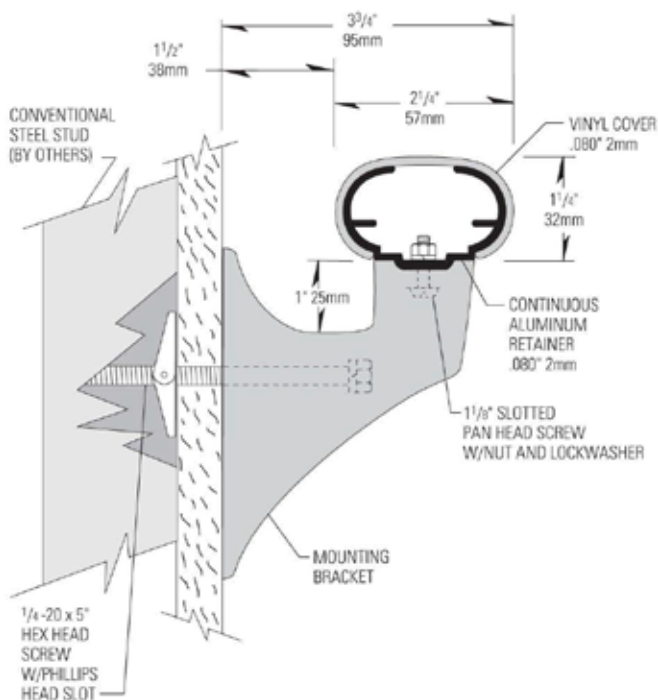

2000W

Optional  
Stainless Steel Bracket

- ▶ Smooth, ergonomically inspired surface increases mobility and independence
- ▶ 1 1/4" (32mm) x 2 1/4" (57mm) gripping surface
- ▶ Mounted on a sturdy .080" (2mm) thick, continuous aluminum retainer
- ▶ .080" (2mm) thick, scratch and stain resistant rigid vinyl cover
- ▶ Two available bracket styles
- ▶ Easy installation, clean-up and maintenance
- ▶ Approved in California by OSHPD for hospital use
- ▶ Meets ADA and ANSI criteria
- ▶ Manufactured in 12' (3.66m) standard lengths
- ▶ All mounting fasteners are included with each order
- ▶ Removable bottom access plate allows option to fasten to wall
- ▶ 2000W Model – Manufactured with Woodland pattern full wrap